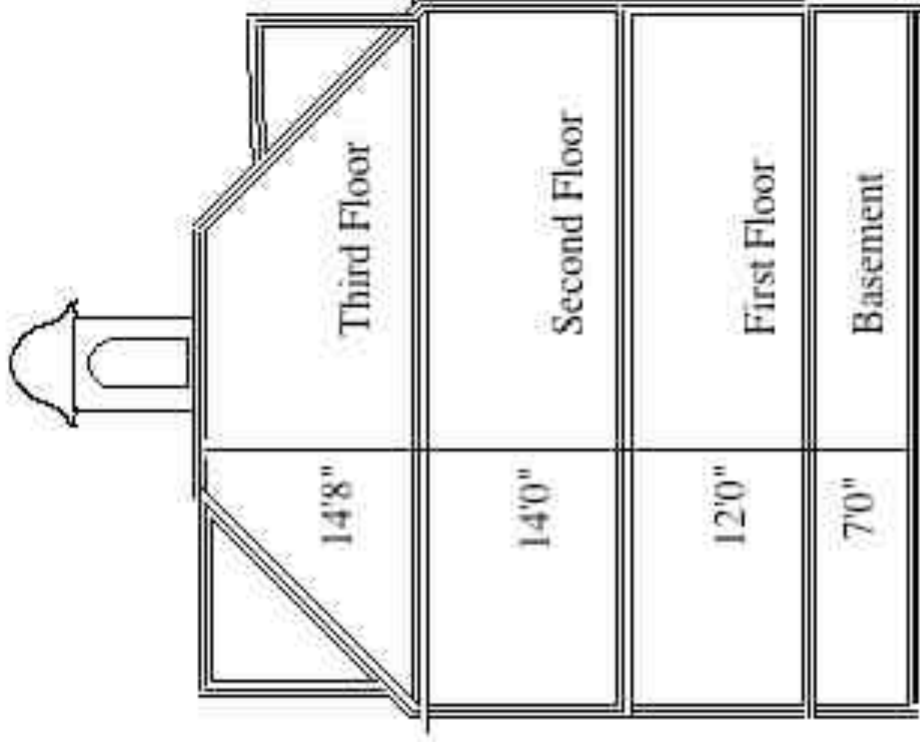

## Second Floor 2

Senior Center, Salem, MA  
Existing Conditions  
1/18/2007

DMH+E

Exterior Dimensions accurate  
Interior space division fairly close  
to actual

Senior Center Broad Street

# Third Floor

Senior Center, Salem, MA  
Existing Conditions  
1/18/2007

DMH+E  
Exterior Dimensions accurate  
Interior space division fairly close  
to actual