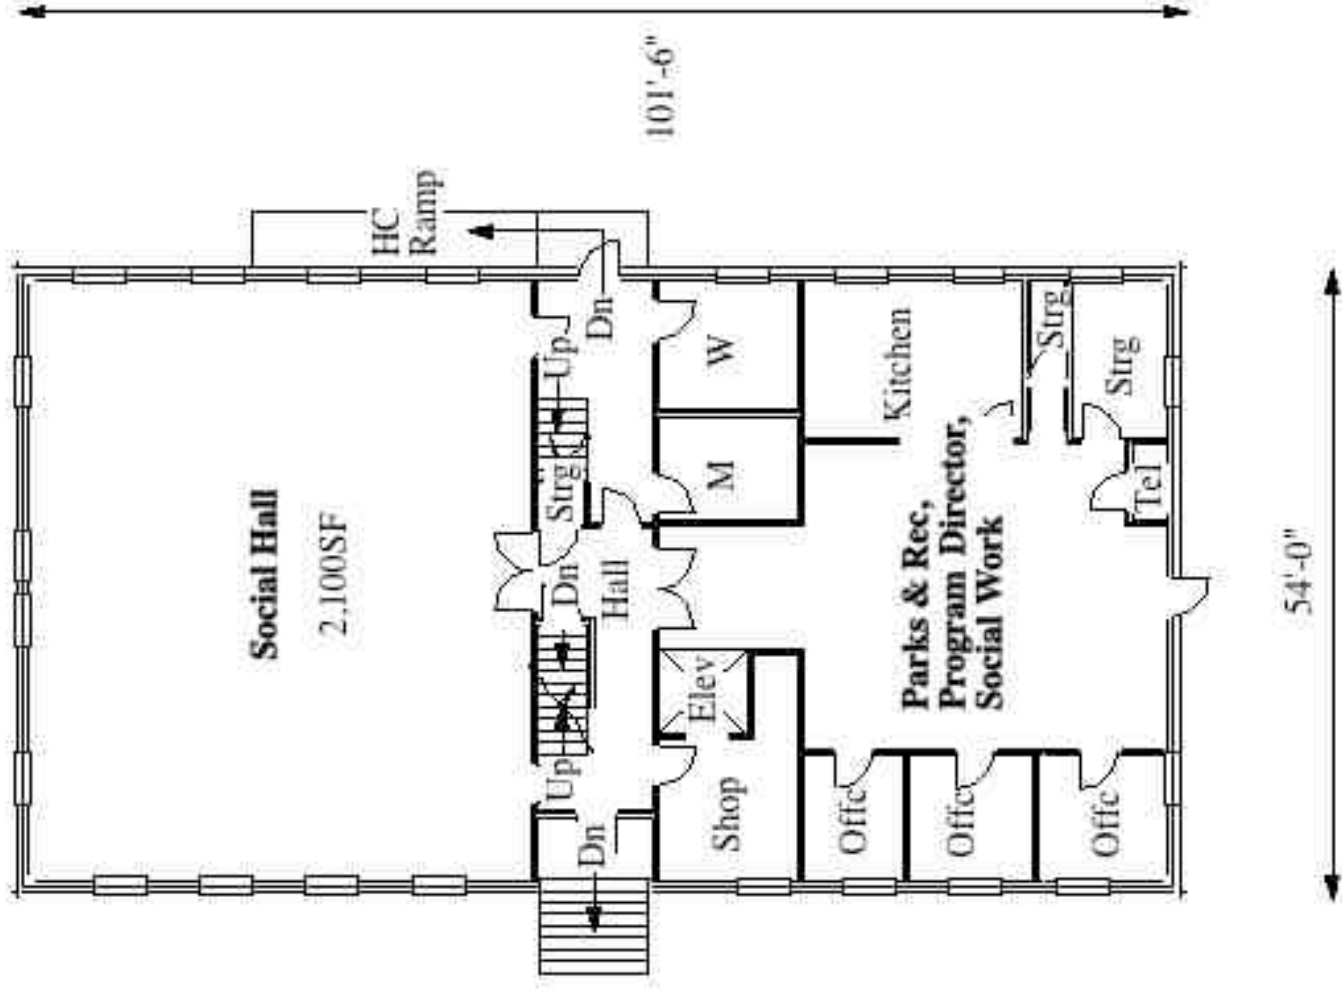

Senior Center, Salem, MA  
Existing Conditions  
1/18/2007  
DMH+E  
Exterior Dimensions accurate  
Interior space division not even  
close to actual

# Basement

**B**

Senior Center Broad Street

Senior Center, Salem, MA  
Existing Conditions  
1/18/2007  
DMH+E  
Exterior Dimensions accurate  
Interior space division fairly close  
to actual

# First Floor

1

North

Senior Center Broad Street

Senior Center, Salem, MA  
Existing Conditions  
1/18/2007  
DMH+E  
Exterior Dimensions accurate  
Interior space division fairly close  
to actual

North

Senior Center Broad Street

## Second Floor 2

Senior Center, Salem, MA  
Existing Conditions  
1/18/2007

DMH+E

Exterior Dimensions accurate  
Interior space division fairly close  
to actual

Senior Center Broad Street