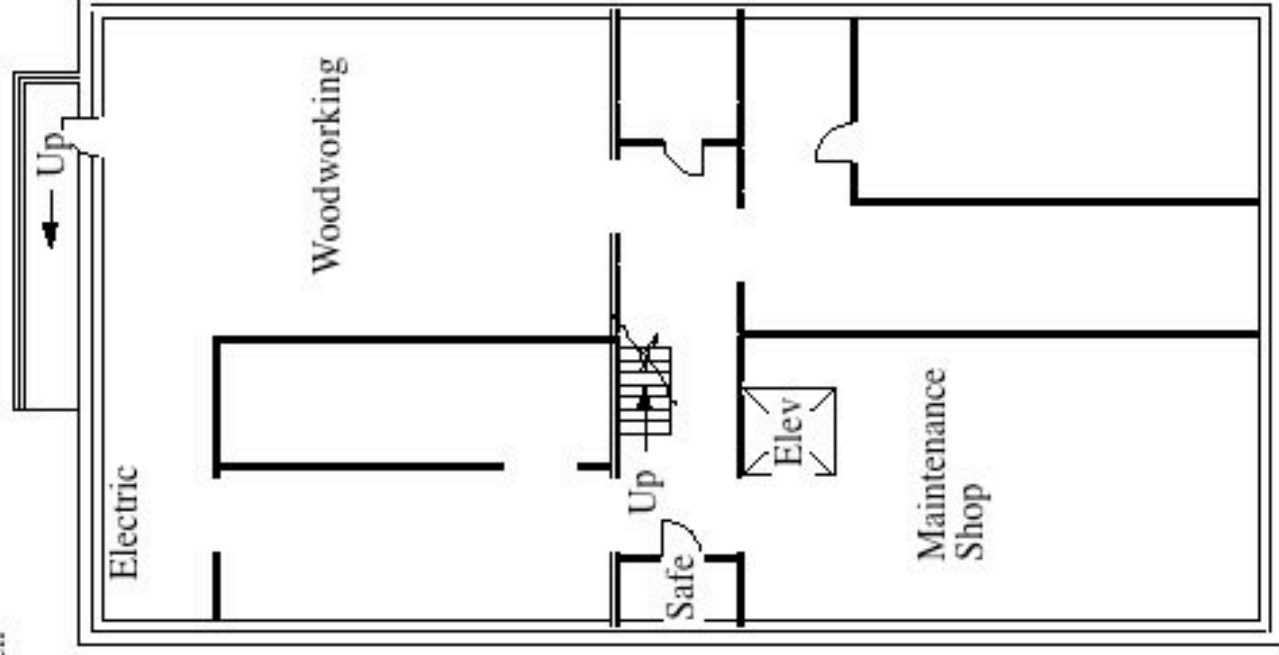

Senior Center, Salem, MA  
Existing Conditions  
1/18/2007  
DMH+E  
Exterior Dimensions accurate  
Interior space division not even  
close to actual

# Basement

**B**

Senior Center Broad Street

Senior Center, Salem, MA  
Existing Conditions  
1/18/2007  
DMH+E  
Exterior Dimensions accurate  
Interior space division fairly close  
to actual

# First Floor

1

North

Senior Center Broad Street

Senior Center, Salem, MA  
Existing Conditions  
1/18/2007  
DMH+E  
Exterior Dimensions accurate  
Interior space division fairly close  
to actual

North

Senior Center Broad Street

## Second Floor 2

Senior Center, Salem, MA  
Existing Conditions  
1/18/2007

DMH+E

Exterior Dimensions accurate  
Interior space division fairly close  
to actual

Senior Center Broad Street